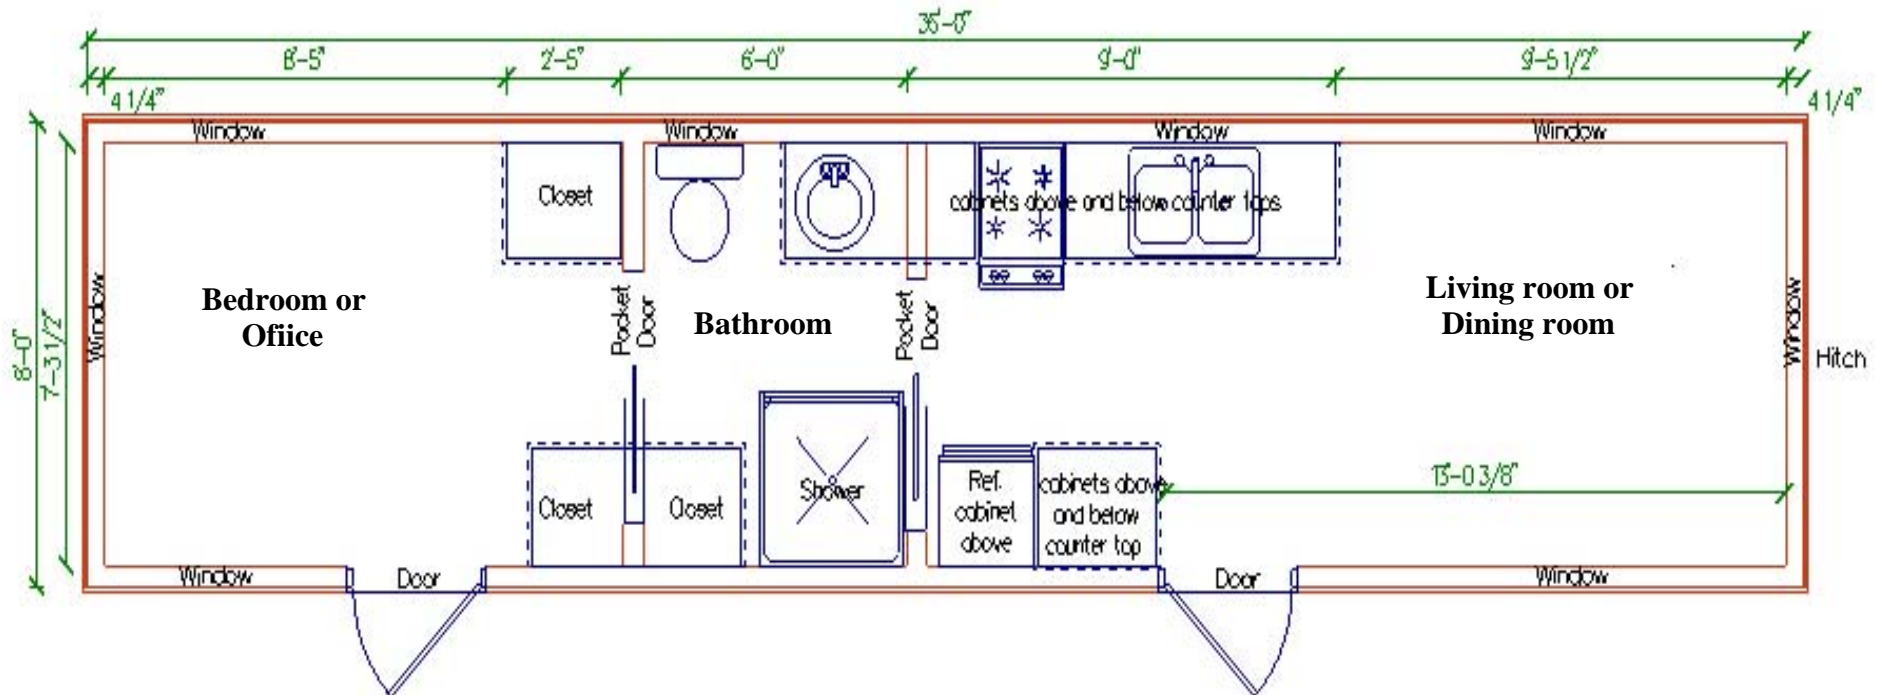

2001 Adirondack Kabins 8' x 36' RV Park Model Trailer

Log cabin on wheels!

Email: woodRV@roadunner.com or Call: 661-270-0757

Description of space:

Bedroom or Office

A twin or double bed will easily fit in the bedroom. A queen bed would fit in the corner. Or, as an office, there is space for a desk large enough for 2 computer screens, computer and printer and a file cabinet in the corner. One closet has shelves and the other is a short clothes closet.

Bathroom

Full-size shower stall, toilet and a linen cabinet under the sink. There is a full height clothes closet.

Kitchen

Full-size. There is plenty of cabinet and counter top space. There is even a shelf for a microwave.

Living room or Dining room

A comfy chair, couch, side table and a small TV table will fit in the living room. Or, as a dining room, there is space for a table and chairs for six people.