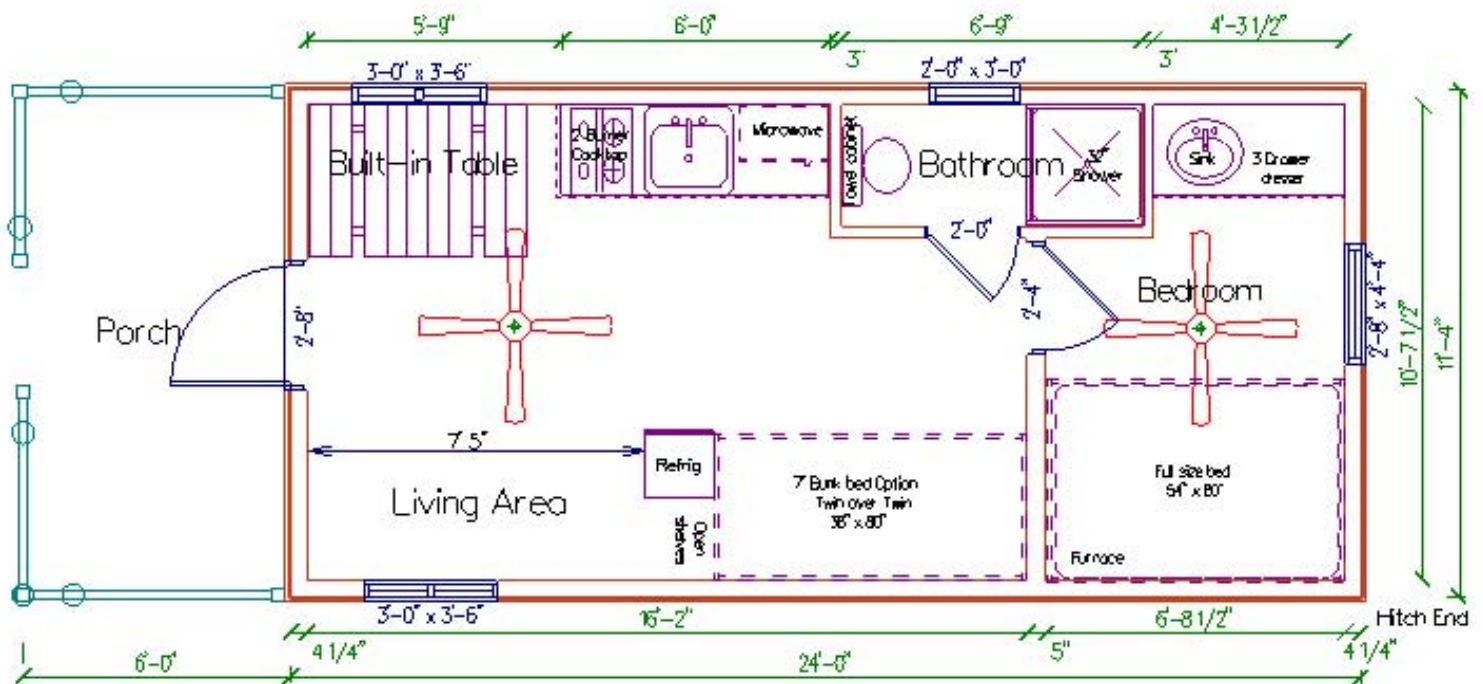

12' x 30' including 6' Porch Park Model Trailer Specifications

Basic Construction

2 x 6 Floor joists 24" O.C.
2 x 4 Exterior walls 24" O.C.
3/4" T&G Plywood sub-floor
Metal underbelly

Exterior

2" x 8" T&G Pine log siding
Pitched roof
29 Gauge green steel roof

Windows

Vinyl Thermopane Single Hung

Insulation

Floor - R19 fiberglass insulation
Walls - R13 fiberglass insulation
Roof - R10 DOW TUFF-R foam insulation

Mechanical

40,000 BTU RV propane furnace
10 Gallon RV Combination propane/electric hot water heater

Electrical

100 Amp circuit breaker Panel standard
External Connection – 50 AMP RV Plug, hardwired

Interior

1" finished T&G Pine
Hardwood Ash flooring
Laminated kitchen counter top
Cabinets above and below counter top
Stainless steel sink
Two burner cooktop
4.5 cu. ft. 2 Door stainless steel refrigerator
Built-in table
32" Shower
Towel cabinet over toilet
Twin over twin bunk beds with drawers under
Full-size bed with drawer under
Sink and three drawer dresser in bedroom

Finish & Stain

Water Based Polyurethane Finish on interior
Log Home Oil Finish on exterior

Adirondack Kabins
888-634-2248